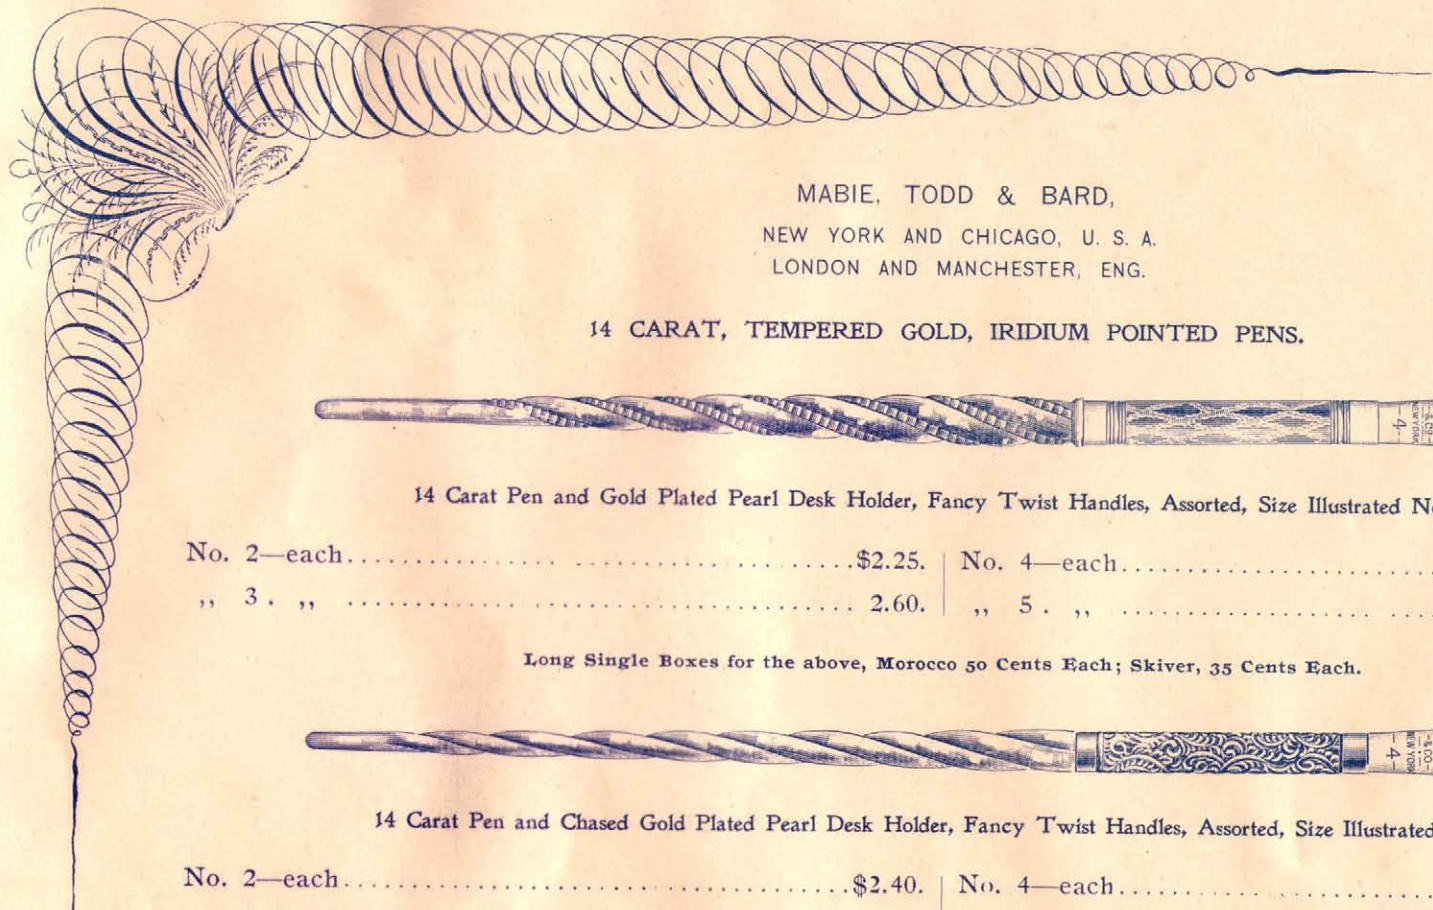

MABIE, TODD & BARD,
NEW YORK AND CHICAGO, U. S. A.
LONDON AND MANCHESTER, ENG.

14 CARAT, TEMPERED GOLD, IRIIDIUM POINTED PENS.